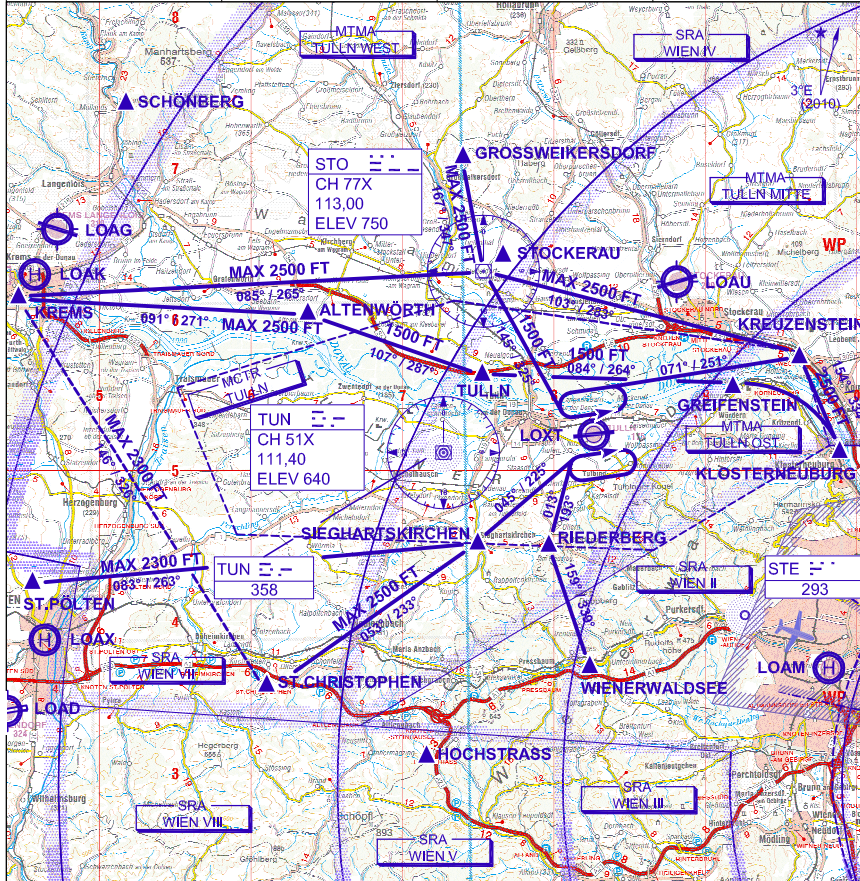

CHART FOR VFR FLIGHTS

AD ELEV 575

TULLN (LOXT)

TULLN TWR		TULLN RADAR		TULLN FLUGPLATZ	-
118.900	136.625	136.125	129.875	119.450	(CIV OPS)
-	-	-	-	-	-

AIRSPACE

MCTR TULLN	MTMA TULLN OST	MTMA TULLN MITTE	MTMA TULLN WEST	SRA WIEN VII	SRA WIEN IV	SRA WIEN II
D 2500 FT MSL GND	D 3500 FT MSL 2500 FT MSL	D 4500 FT MSL 2500 FT MSL but at least 1000 FT GND	D 5500 FT MSL 2500 FT MSL but at least 1000 FT GND	C FL 195 5500 FT MSL	C FL 195 4500 FT MSL	C FL 195 4500 FT MSL 3500 FT MSL
*D (HX)	*D (HX)	*D (HX)	*D (HX)			

HOLDINGS: 1500 FT

OBSTACLES SEE AIP AUSTRIA AND OBSTACLES REGISTER

VAD

N 48 19 15
E 016 07 06

TULLN (LOXT)

CHG: NEW FREQ APP

SKF/Edg/LU) 07 APR 2011